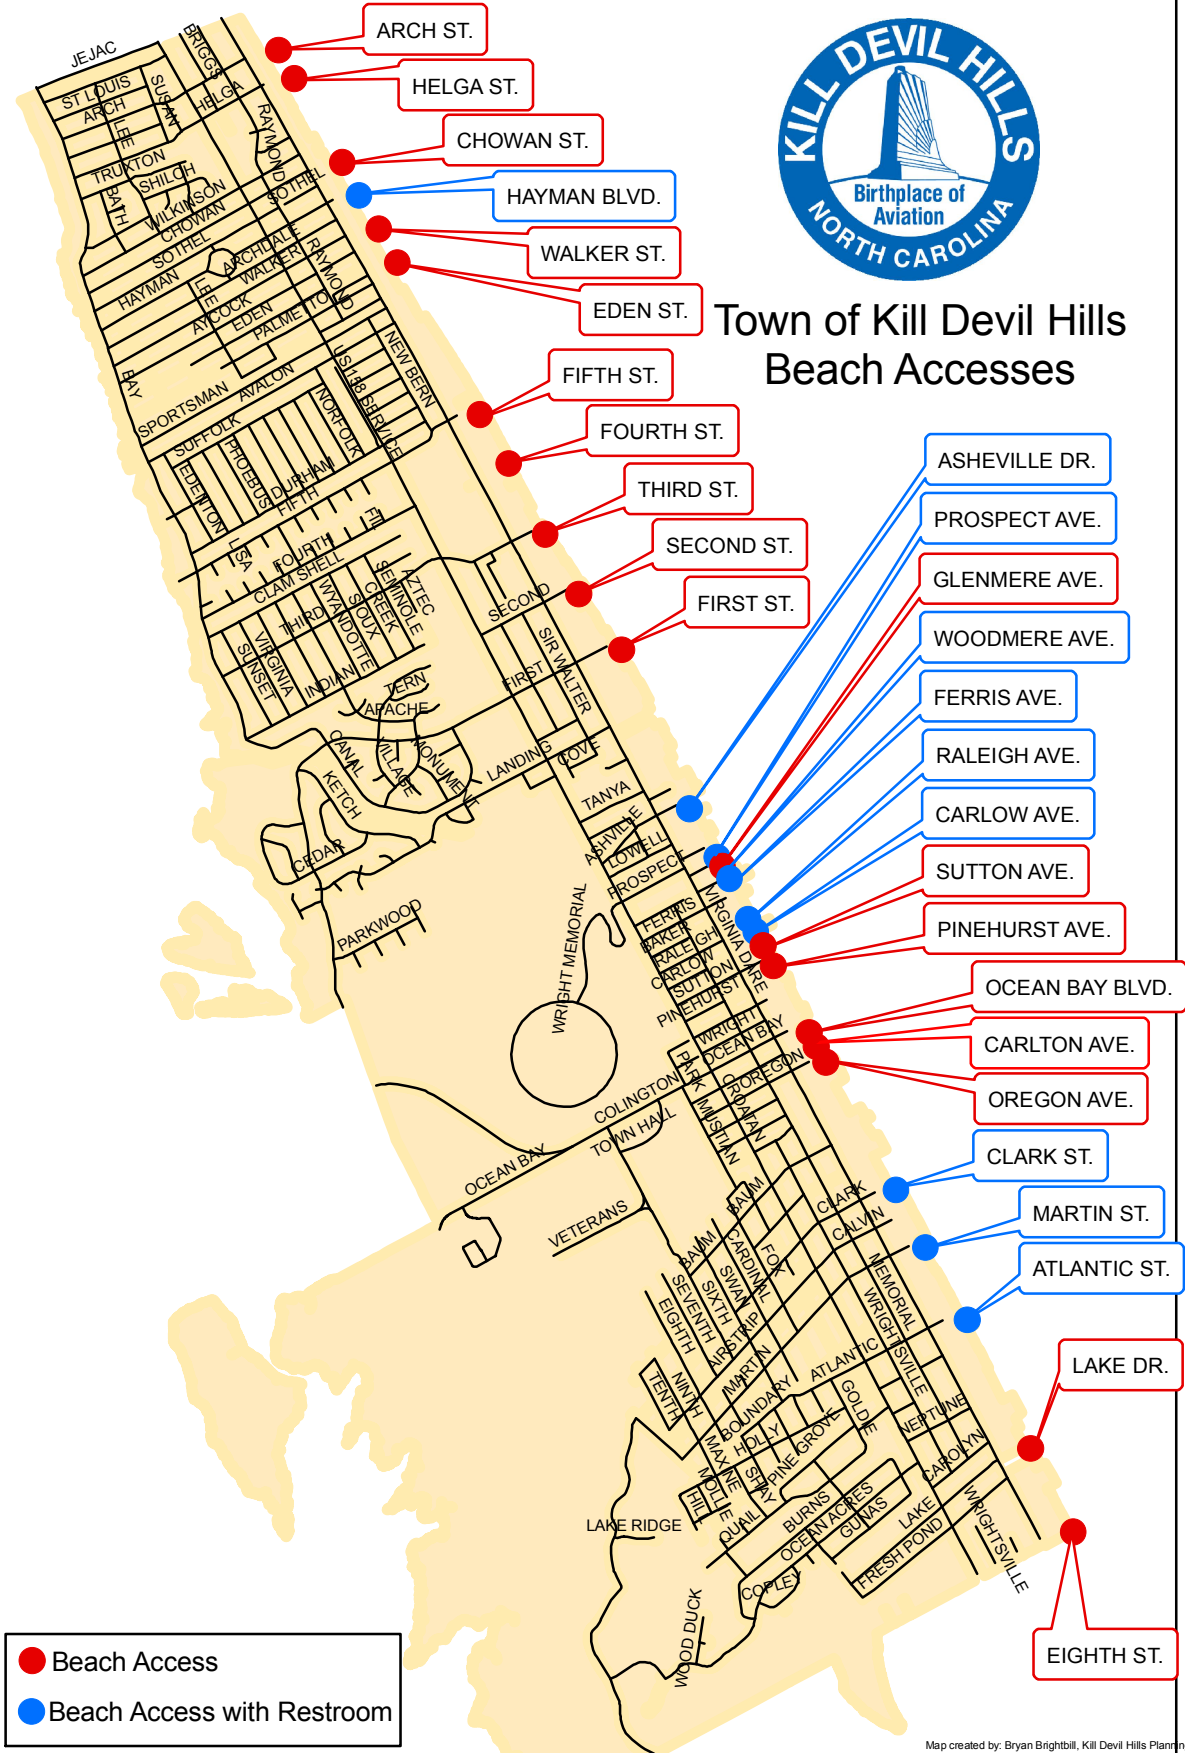

Town of Kill Devil Hills Beach Accesses